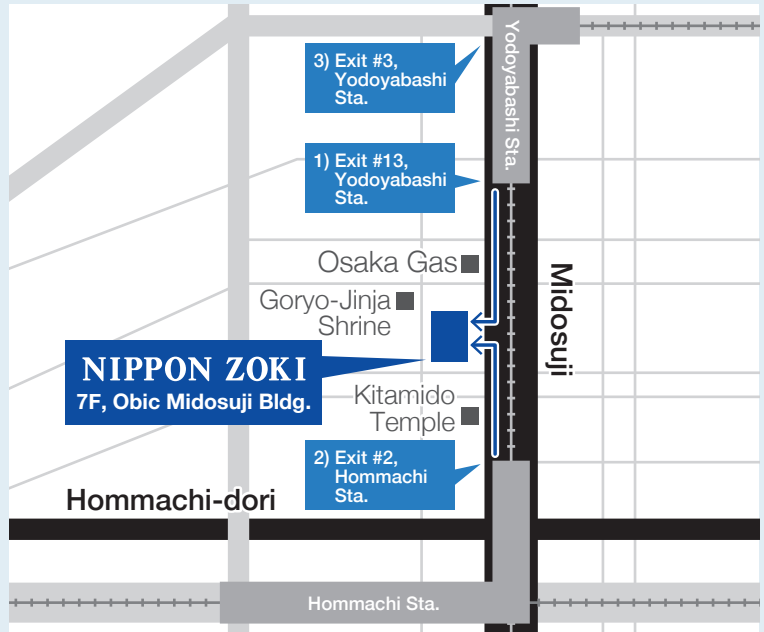

## By Train

### 1) Osaka Metro Midosuji Line

3 minutes walk from Exit #13,  
Yodoyabashi Station

### 2) Osaka Metro Midosuji Line / Chuo Line

4 minutes walk from Exit #2,  
Hommachi Station

### 3) Keihan Electric Railway

7 minutes walk from Exit #3,  
Yodoyabashi Station