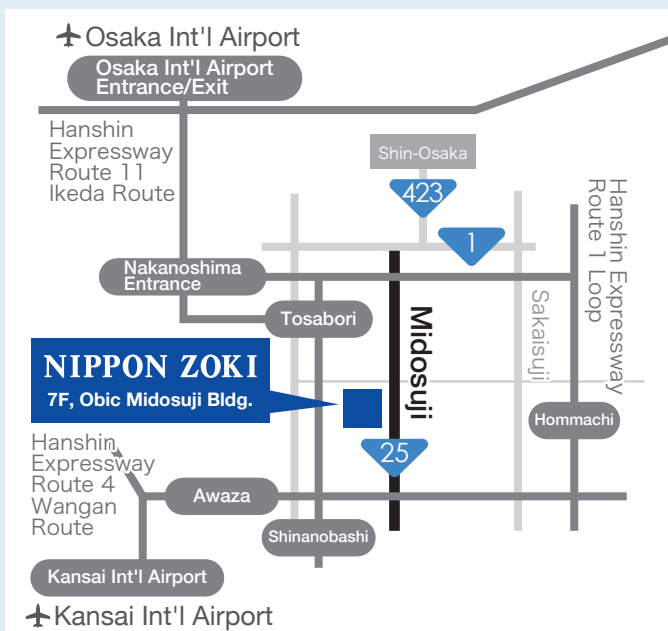

By Car

20 minutes from Shin-Osaka Station

30 minutes from Osaka Int'l Airport

55 minutes from Kansai Int'l Airport